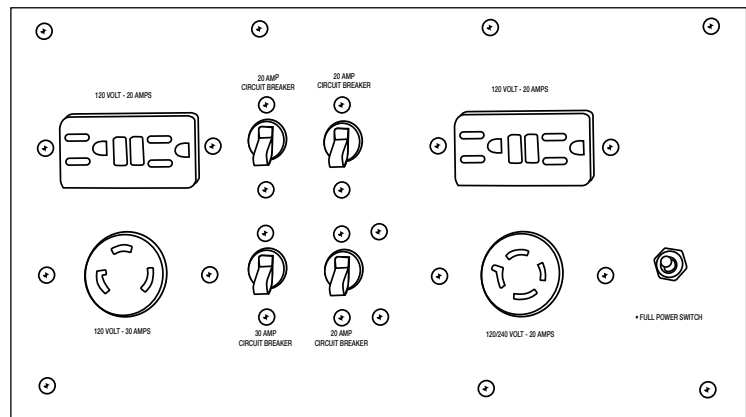

GEN-5000 Control Panel:

WARNING: Cancer and Reproductive Harm - www.P65Warnings.ca.gov.