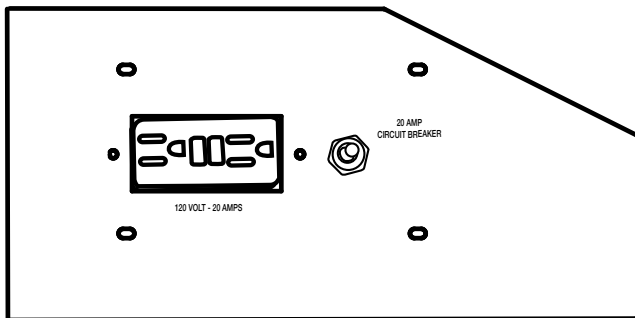

Noise level tested at seven meters (75% load). Rating represents minimum noise level rating.

Option:

PART NUMBER	DESCRIPTION	FITS MODELS
GX-0004	Hour meter - Displays number of hours the unit has been in operation	5000-watt models

Accessories:

PART NUMBER	DESCRIPTION	FITS MODELS
32-0915	RV generator adapter - 30A/125V female/male. Use to connect RV cordsets to 30A generators	5000-watt models
AW-5090-0003	Lifting hook - For easier portability, folds down and out of the way when not in use	5000-watt models
AW-5740-0009	Wheel kit - For easier mobility, two flat-free tires and rubber gripped handles	5000-watt models

GEN-3000 Control Panel: